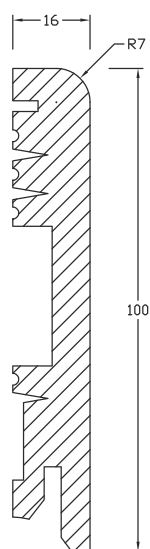

model name:

LB1

skirting boards primed
and painted with
a UV paint

height	60, 80, 100, 120 mm
thickness	16 mm
length	2000 mm
colours	white, grey, black
finish	semi-mat, gloss
finish	primed, UV-resistant RAL varnish