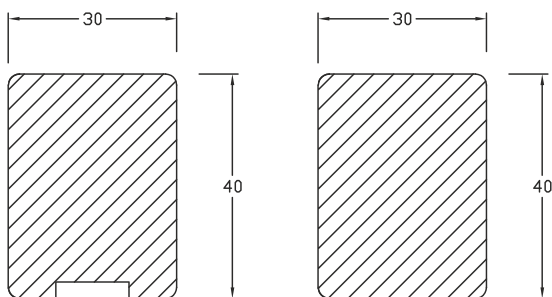

height	30 mm
thickness	40 mm
length	2800 mm
colours	Saragossa Oak, Athenian Oak, Black, White
finish	semi-mat