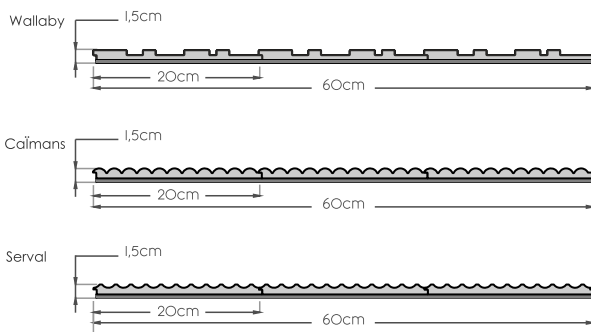

installation scheme::

model name:

Industrial partition wall with polycarbon 90×250cm

height	2500 mm
width	900 mm
depth	40 mm
colours	Black
finish	semi-mat

model name:

Partition wall with blinds

60×250cm

height	2500 mm
width	600 mm
depth	120 mm
colour	Saragossa
finish	semi-mat

...new in 2025

model name:

Wall pannels

600×2800

height	2800 mm
thickness	15 mm
length	600 mm
colours	mix
finish	semi-mat

model name:

Caiman

height	2800 mm
--------	---------