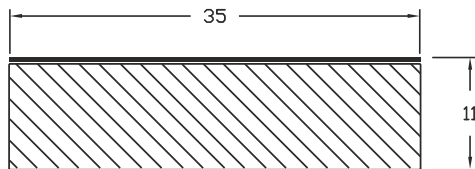

model name:

Adhesive slats

height	35 mm
thickness	11 mm
length	1400 mm, 2800 mm
colours	Saragossa Oak, ready to paint
finish	semi-mat

Product	Type	Length mm	Height mm	Thickness mm	Weight kg	Pieces in lot	Product reference number	
							Saragossa Oak	to Paint
Adhesive slats	35x11	1400	35	11	1,22	4	210100	
Adhesive slats	35x11	2800	35	11	2,43	4	210094	210117

MONTAGE INSTRUCTIONS