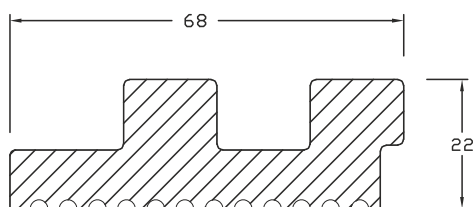

Upper panel of Modern panelling	symbol	546460
	height	155 mm
	thickness	22 mm
	length	2000 mm
	finish	primer
Vertical panel of Modern panelling	symbol	546484
	height	100 mm
	thickness	12 mm
	length	2000 mm
	finish	primer
Panelling corner	symbol	212738
	height	120 mm
	thickness	16 mm
	length	2000 mm
	finish	primer
End cap of Modern upper panel	symbol	546477
	height	22 mm
	thickness	22 mm
	length	1200 mm
	finish	white

MONTAGE INSTRUCTIONS

model name: **Wall slats**
30×40

height	30 mm
thickness	40 mm
length	2800 mm
colours	Saragossa Oak, Athenian Oak, Black, White
finish	semi-mat

Saragossa Oak

Athenian Oak

Black

White

Product	Type	Length mm	Height mm	Thickness mm	Weight kg	Pieces in lot	Product reference number				
							Saragossa Oak	Athenian Oak	Black	White	to Paint
Wall lamella	30x40	2800	30	40	9,6	4	546002	546453	546439	546446	211008
Wall lamella	30x40	2800	30	40	14,4	6	212929	212912	212967	212950	
Lamella 4 faces	30x40	2800	30	40	9,6	4	546682	546699	546668	546675	
Stickers for lamella	40x40		30	40		2	546071	546088	546040	546057	

model name: **System slats**

height	68 mm
thickness	22 mm
length	2800 mm
colours	Saragossa Oak, Natural Nut Tree, Sena Acacia, Duo (Saragossa Oak + black)
finish	semi-mat

Saragossa Oak

Natural Nut Tree

Sena Acacia