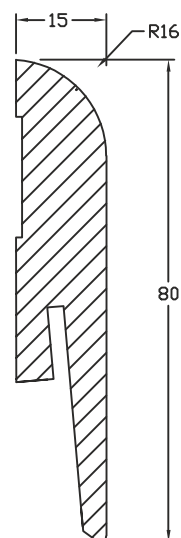

model name: **Quarter round**

height	12 mm
thickness	12 mm
length	2000 mm
colour	white
finish	semi-mat, gloss

model name: **Stickers for LB1 boards**

height	max. 100 mm
colour	white, gray, black
description	2 pcs. – left and right

model name:

LO1

veneered

height	60, 80, 100 mm
thickness	12, 15 mm
length	2000, 2400 mm
colour	white paper veneer
finish	semi-mat

model name:

LO3**veneered**

height	60, 80, 100 mm
thickness	15 mm
length	2000, 2400 mm
colour	white paper veneer
finish	semi-mat

model name:

LO4**veneered**

height	80, 100 mm
thickness	12, 15 mm
length	2000, 2400 mm
colour	white paper veneer
finish	semi-mat

model name:

LO7**veneered**

height	60, 80, 100 mm
thickness	12, 15 mm
length	2000, 2400 mm
colour	white paper veneer
finish	semi-mat