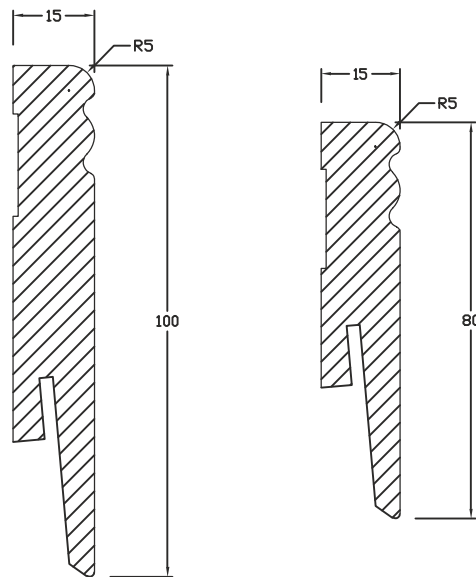

model name: **Quarter round**

height	12 mm
thickness	12 mm
length	2000 mm
colour	white
finish	semi-mat, gloss

model name: **Stickers for LB1 boards**

height	max. 100 mm
colour	white, gray, black
description	2 pcs. – left and right

model name:

LO1

veneered

height	60, 80, 100 mm
thickness	12, 15 mm
length	2000, 2400 mm
colour	white paper veneer
finish	semi-mat

model name:

LO3**veneered**

height	60, 80, 100 mm
thickness	15 mm
length	2000, 2400 mm
colour	white paper veneer
finish	semi-mat

model name:

LO4**veneered**

height	80, 100 mm
thickness	12, 15 mm
length	2000, 2400 mm
colour	white paper veneer
finish	semi-mat

model name:

LO7**veneered**

height	60, 80, 100 mm
thickness	12, 15 mm
length	2000, 2400 mm
colour	white paper veneer
finish	semi-mat

model name:

LO8

veneered

height	80, 100 mm
thickness	15 mm
length	2000, 2400 mm
colour	white paper veneer
finish	semi-mat

model name:

LO9**veneered**

height	60, 80, 100 mm
thickness	15 mm
length	2400 mm
colour	white, grey, black, wood look
finish	semi-mat