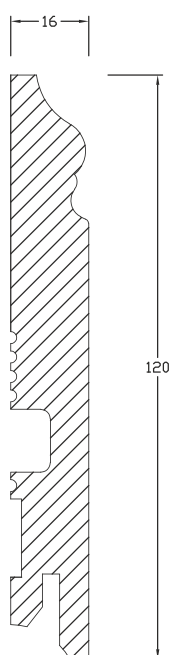

model name:

LB3

Skirting boards primed
and painted with
a UV paint

height	80, 100, 120 mm
thickness	16 mm
length	2000 mm
colours	white
finish	semi-mat
finish	primed, UV-resistant RAL varnish