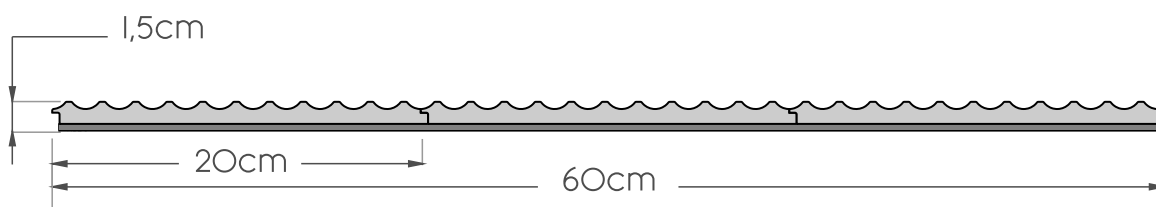

White (RAL 9003)

Black (RAL 9005)

Anthracite (RAL7016)

Serval