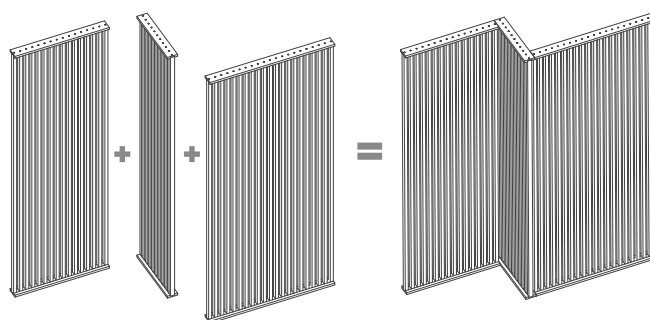

Product	Type	Width mm	Height mm	Thickness mm	Depth mm	Weight kg	Pieces in lot	Product reference number
Slat wall partition	30x40	630	2500	22	101	31	1	210742
Slat wall partition	30x40	630	2800	22	101	21	1	210520
Slat wall partition	30x40	810	2800	22	101	38	1	210537
Slat wall partition	30x40	930	2800	22	101	44	1	210544
Slat wall partition	30x40	1230	2800	22	101	57	1	210551