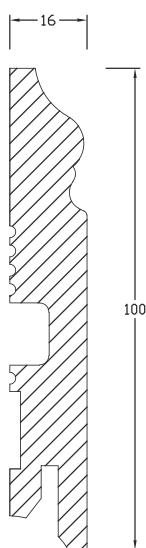

model name:

LB3

Skirting boards primed
and painted with
a UV paint

height	80, 100, 120 mm
thickness	16 mm
length	2000 mm
colours	white
finish	semi-mat
finish	primed, UV-resistant RAL varnish