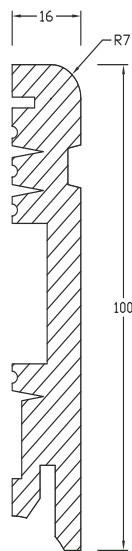

model name:

LB2

skirting boards primed and painted with a UV-paint

height	80, 100, 120 mm
thickness	16 mm
length	2000 mm
colours	white
finish	semi-mat
finish	primed, UV-resistant RAL varnish