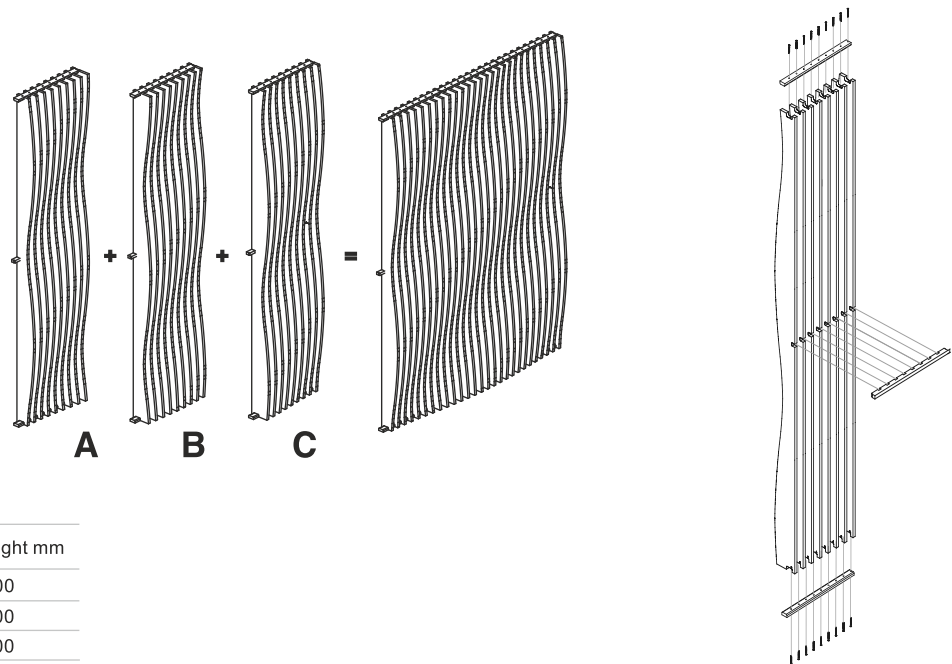

model name:

Wall partition with shelves

symbol	210353
height	2500 mm
thickness	120 mm
length	600 mm
colours	Saragossa Oak
finish	semi-mat

Wall partition with shelves accessories

model name:

Mounting set 4 shelves

symbol	210360
height	120 mm
thickness	22 mm
length	170 mm
colours	Saragossa Oak
finish	semi-mat

model name:

Parametric wall „Wave”

60x280cm

height 2500 mm

width 605 mm

colour MDF

Installation scheme:

Product	Width mm	Height mm
Module „A”	600	2500
Module „B”	600	2500
Module „C”	600	2500

MONTAGE INSTRUCTIONS

model name:

Pannel partition walls

60×250cm

height	2500 mm
width	600 mm
depth	115 mm
colour	Saragossa Oak
finish	semi-mat