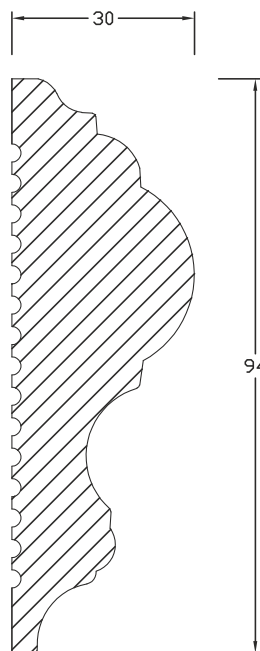

model name: **Quarter round**

height	12 mm
thickness	12 mm
length	2000 mm
colour	white
finish	semi-mat, gloss

model name: **Stickers for LB1 boards**

height	max. 100 mm
colour	white, gray, black
description	2 pcs. – left and right

model name:

LO4**veneered**

height	80, 100 mm
thickness	12, 15 mm
length	2000, 2400 mm
colour	white paper veneer
finish	semi-mat

model name:

LO7**veneered**

height	60, 80, 100 mm
thickness	12, 15 mm
length	2000, 2400 mm
colour	white paper veneer
finish	semi-mat

model name: **FOGE mounting adhesive**

capacity	300 ml
colour	white

model name:

Adhesive slats

height	35 mm
thickness	11 mm
length	1400 mm, 2800 mm
colours	Saragossa Oak, ready to paint
finish	semi-mat

Product	Type	Length mm	Height mm	Thickness mm	Weight kg	Pieces in lot	Product reference number	
							Saragossa Oak	to Paint
Adhesive slats	35x11	1400	35	11	1,22	4	210100	
Adhesive slats	35x11	2800	35	11	2,43	4	210094	210117

MONTAGE INSTRUCTIONS

model name:

LB21**Wall board**

symbol	212585
height	53 mm
thickness	22 mm
length	2000 mm
colour	white
finish	white primer

model name:

LB22

Wall board

symbol	212592
height	95 mm
thickness	30 mm
length	2000 mm
colour	white
finish	white primer