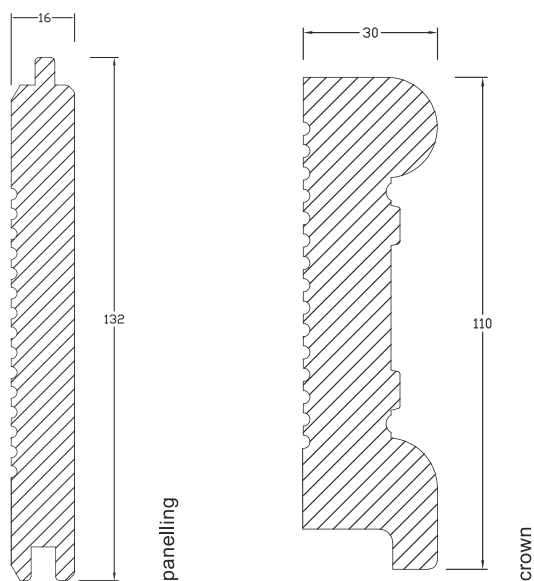

Wall decorations

model name:

Art panelling

symbol	371709 include: 8 x 546231 1 x 546224
overall dimension after assembly	110 cm
thickness	16-30 mm
length	2000 mm
colour	white primer
finish	primer

Accessories for Art panelling

Upper panel of Art panelling	symbol height thickness length finish	546224 110 mm 30 mm 2000 mm primer
Vertical panel of Art panelling	symbol height thickness length finish	546231 125 mm 16 mm 2000 mm primer
Panelling corner	symbol height thickness length finish	212738 22 mm 22 mm 1200 mm primer
End cap of Art upper panel	symbol height thickness finish	546255 110 mm 30 mm white

model name:

Modern panelling

symbol	371716 include: 1 x 546477 3 x 546484 1 x 546460
overall dimension after assembly	107-127 cm
thickness	16-22 mm
length	2000 mm
colour	white primer
finish	primer

Accessories for Modern panelling

Upper panel of Modern panelling	symbol	546460
	height	155 mm
	thickness	22 mm
	length	2000 mm
	finish	primer
Vertical panel of Modern panelling	symbol	546484
	height	100 mm
	thickness	12 mm
	length	2000 mm
	finish	primer
Panelling corner	symbol	212738
	height	120 mm
	thickness	16 mm
	length	2000 mm
	finish	primer
End cap of Modern upper panel	symbol	546477
	height	22 mm
	thickness	22 mm
	length	1200 mm
	finish	white