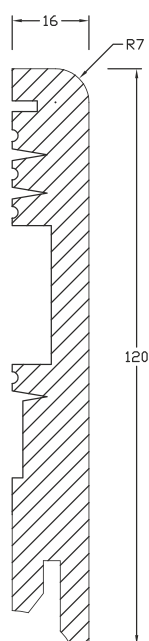

model name:

LB1

skirting boards primed
and painted with
a UV paint

height	60, 80, 100, 120 mm
thickness	16 mm
length	2000 mm
colours	white, grey, black
finish	semi-mat, gloss
finish	primed, UV-resistant RAL varnish