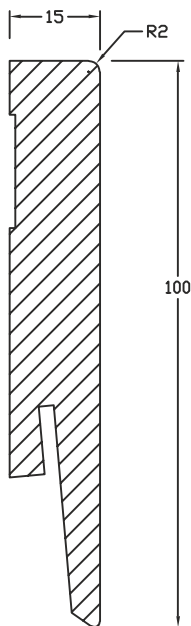

model name: **Quarter round**

height	12 mm
thickness	12 mm
length	2000 mm
colour	white
finish	semi-mat, gloss

model name: **Stickers for LB1 boards**

height	max. 100 mm
colour	white, gray, black
description	2 pcs. – left and right

model name: **Stickers for LB3 boards**

height	max. 100 mm
colour	white, gray
description	2 pcs. – left and right

Product	Type	Length mm	Height mm	Thickness mm	Weight kg	Brilliance	Product reference number		
							White Ral9003	Black Ral9005	Grey Ral7042
Skirting board	LB1	2000	60	16	1,68	Semi-mat	210032		
Skirting board	LB1	2000	80	16	1,68	Gloss	371266		
Skirting board	LB1	2000	80	16	1,68	Semi-mat	371167	212820	212875
Skirting board	LB1	2000	100	16	1,98	Gloss	371112		371129
Skirting board	LB1	2000	100	16	1,98	Semi-mat	371143	212844	212868
Skirting board	LB1	2000	120	16	2,4	Semi-mat	212301		
Skirting board	LB2	2000	80	16	1,68	Semi-mat	212288		
Skirting board	LB2	2000	100	16	1,98	Semi-mat	371273		
Skirting board	LB2	2000	120	16	2,4	Semi-mat	212493		
Skirting board	LB3	2000	80	16	1,68	Semi-mat	212400		
Skirting board	Lb3	2000	100	16	1,98	Semi-mat	371235	212851	371242
Skirting board	LB3	2000	120	16	2,4	Semi-mat	212264		
Skirting board	LB9 LED	2000	100	30	4	Semi-mat	212578		
Wall moulding	LB21	2000	53	22	0,92	Semi-mat	212585		
Wall moulding	LB22	2000	95	30	2,26	Semi-mat	212592		
Sticker for	LB1					Semi-mat	371600	212530	212547
Sticker for	LB3					Semi-mat	371617		371631
Mounting clips for	LB					Semi-mat		371303	
Mounting adhesive						Semi-mat	212691		

model name:

LO1

veneered

height	60, 80, 100 mm
thickness	12, 15 mm
length	2000, 2400 mm
colour	white paper veneer
finish	semi-mat

model name:

LO3**veneered**

height	60, 80, 100 mm
thickness	15 mm
length	2000, 2400 mm
colour	white paper veneer
finish	semi-mat