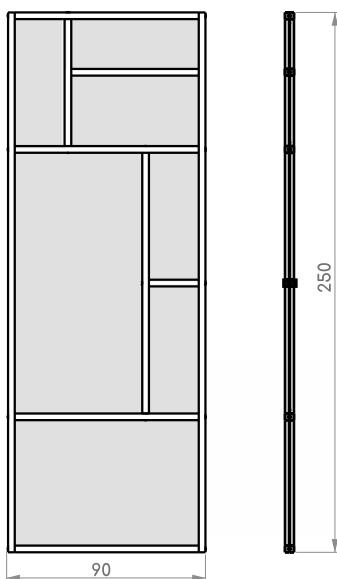

Product	Width mm	Height mm
Module „A”	600	2500
Module „B”	600	2500
Module „C”	600	2500

MONTAGE INSTRUCTIONS

model name:

Pannel partition walls

60×250cm

height	2500 mm
width	600 mm
depth	115 mm
colour	Saragossa Oak
finish	semi-mat

Installation scheme:

FOGE. Lines that connect.

Diagonal partition walls

biuro@foge.pl

model name:

Diagonal partition walls

60×250cm

height	2500 mm
width	905 mm
depth	50 mm
colour	Saragossa Oak
finish	semi-mat

installation scheme::

model name:

Industrial partition wall with polycarbon 90×250cm

height	2500 mm
width	900 mm
depth	40 mm
colours	Black
finish	semi-mat

model name:

Partition wall with blinds

60×250cm

height	2500 mm
width	600 mm
depth	120 mm
colour	Saragossa
finish	semi-mat

...new in 2025

model name:

Wall pannels

600×2800

height	2800 mm
thickness	15 mm
length	600 mm
colours	mix
finish	semi-mat

model name:

Caiman

height	2800 mm
--------	---------