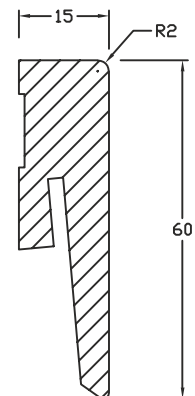

model name: **Quarter round**

height	12 mm
thickness	12 mm
length	2000 mm
colour	white
finish	semi-mat, gloss

model name: **Stickers for LB1 boards**

height	max. 100 mm
colour	white, gray, black
description	2 pcs. – left and right

model name: **Stickers for LB3 boards**

height	max. 100 mm
colour	white, gray
description	2 pcs. – left and right

Product	Type	Length mm	Height mm	Thickness mm	Weight kg	Brilliance	Product reference number		
							White Ral9003	Black Ral9005	Grey Ral7042
Skirting board	LB1	2000	60	16	1,68	Semi-mat	210032		
Skirting board	LB1	2000	80	16	1,68	Gloss	371266		
Skirting board	LB1	2000	80	16	1,68	Semi-mat	371167	212820	212875
Skirting board	LB1	2000	100	16	1,98	Gloss	371112		371129
Skirting board	LB1	2000	100	16	1,98	Semi-mat	371143	212844	212868
Skirting board	LB1	2000	120	16	2,4	Semi-mat	212301		
Skirting board	LB2	2000	80	16	1,68	Semi-mat	212288		
Skirting board	LB2	2000	100	16	1,98	Semi-mat	371273		
Skirting board	LB2	2000	120	16	2,4	Semi-mat	212493		
Skirting board	LB3	2000	80	16	1,68	Semi-mat	212400		
Skirting board	Lb3	2000	100	16	1,98	Semi-mat	371235	212851	371242
Skirting board	LB3	2000	120	16	2,4	Semi-mat	212264		
Skirting board	LB9 LED	2000	100	30	4	Semi-mat	212578		
Wall moulding	LB21	2000	53	22	0,92	Semi-mat	212585		
Wall moulding	LB22	2000	95	30	2,26	Semi-mat	212592		
Sticker for	LB1					Semi-mat	371600	212530	212547
Sticker for	LB3					Semi-mat	371617		371631
Mounting clips for	LB					Semi-mat		371303	
Mounting adhesive						Semi-mat	212691		

model name:

LO1

veneered

height	60, 80, 100 mm
thickness	12, 15 mm
length	2000, 2400 mm
colour	white paper veneer
finish	semi-mat

model name:

LO3**veneered**

height	60, 80, 100 mm
thickness	15 mm
length	2000, 2400 mm
colour	white paper veneer
finish	semi-mat