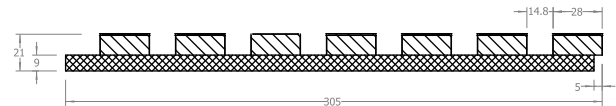

PET acoustic panel with slats

height	2800 mm
thickness	21 mm
length	300 mm, 600 mm
colours	Saragossa Oak, Athenian Oak, Black
finish	semi-mat