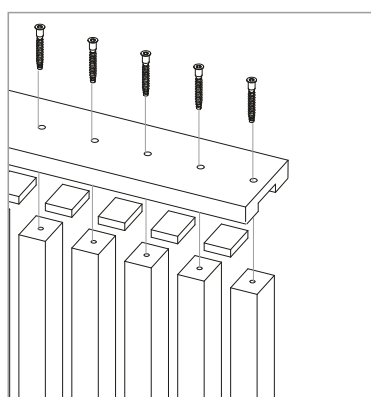

Product	Type	Width mm	Height mm	Thickness mm	Depth mm	Weight kg	Pieces in lot	Product reference number
Slat wall partition	30x40	630	2500	22	101	31	1	210742
Slat wall partition	30x40	630	2800	22	101	21	1	210520
Slat wall partition	30x40	810	2800	22	101	38	1	210537
Slat wall partition	30x40	930	2800	22	101	44	1	210544
Slat wall partition	30x40	1230	2800	22	101	57	1	210551