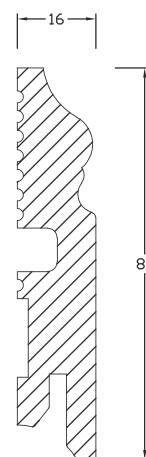

model name:

LB3

Skirting boards primed
and painted with
a UV paint

height	80, 100, 120 mm
thickness	16 mm
length	2000 mm
colours	white
finish	semi-mat
finish	primed, UV-resistant RAL varnish