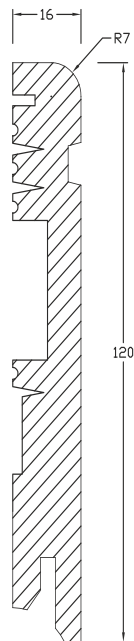

model name:

LB2

skirting boards primed and painted with a UV-paint

height	80, 100, 120 mm
thickness	16 mm
length	2000 mm
colours	white
finish	semi-mat
finish	primed, UV-resistant RAL varnish