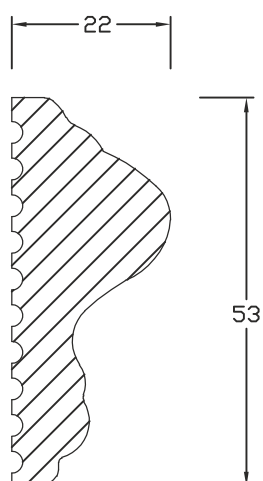

model name: **Quarter round**

height	12 mm
thickness	12 mm
length	2000 mm
colour	white
finish	semi-mat, gloss

model name: **Stickers for LB1 boards**

height	max. 100 mm
colour	white, gray, black
description	2 pcs. – left and right

model name: **Stickers of wall slats
30×40**

height	30 mm
length	40 mm
colour	colors of slats veneers

model name: **Stickers of wall slats
68×22**

height	68 mm
length	22 mm
colour	colors of slats veneers

model name: **FOGE mounting adhesive**

capacity	300 ml
colour	white

model name:

Adhesive slats

height	35 mm
thickness	11 mm
length	1400 mm, 2800 mm
colours	Saragossa Oak, ready to paint
finish	semi-mat

Product	Type	Length mm	Height mm	Thickness mm	Weight kg	Pieces in lot	Product reference number	
							Saragossa Oak	to Paint
Adhesive slats	35x11	1400	35	11	1,22	4	210100	
Adhesive slats	35x11	2800	35	11	2,43	4	210094	210117

MONTAGE INSTRUCTIONS

model name:

LB21**Wall board**

symbol	212585
height	53 mm
thickness	22 mm
length	2000 mm
colour	white
finish	white primer

model name:

LB22

Wall board

symbol	212592
height	95 mm
thickness	30 mm
length	2000 mm
colour	white
finish	white primer