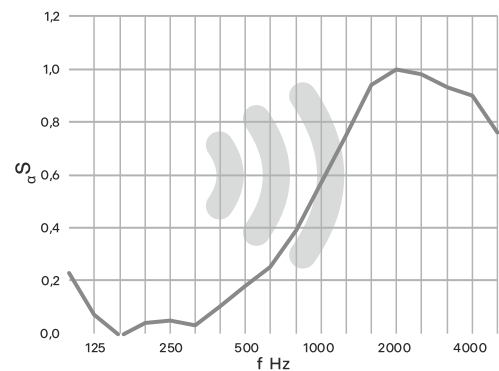

...& more...

PET acoustic panel with slats

height	2800 mm
thickness	21 mm
length	300 mm, 600 mm
colours	Saragossa Oak,
finish	semi-mat

$\alpha_w = 0,25(MH)$

model name:

Slat pannels on MDF

height	2800 mm
thickness	21 mm
length	300 mm, 600 mm
colours	Saragossa Oak,
finish	semi-mat