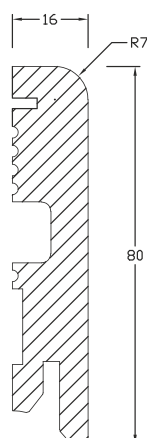

model name:

LB1

skirting boards primed
and painted with
a UV paint

height	60, 80, 100, 120 mm
thickness	16 mm
length	2000 mm
colours	white, grey, black
finish	semi-mat, gloss
finish	primed, UV-resistant RAL varnish