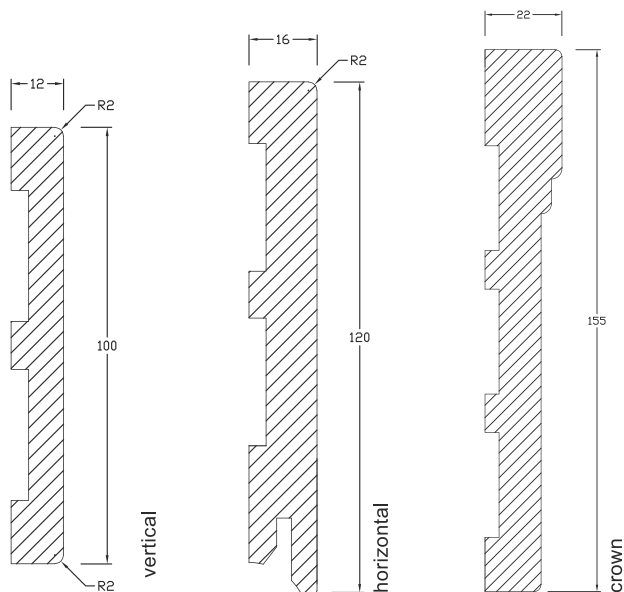

Upper panel of Art panelling	symbol height thickness length finish	546224 110 mm 30 mm 2000 mm primer
Vertical panel of Art panelling	symbol height thickness length finish	546231 125 mm 16 mm 2000 mm primer
Panelling corner	symbol height thickness length finish	212738 22 mm 22 mm 1200 mm primer
End cap of Art upper panel	symbol height thickness finish	546255 110 mm 30 mm white

model name:

Modern panelling

symbol	371716 include: 1 x 546477 3 x 546484 1 x 546460
overall dimension after assembly	107-127 cm
thickness	16-22 mm
length	2000 mm
colour	white primer
finish	primer

Accessories for Modern panelling

Upper panel of Modern panelling	symbol	546460
	height	155 mm
	thickness	22 mm
	length	2000 mm
	finish	primer
Vertical panel of Modern panelling	symbol	546484
	height	100 mm
	thickness	12 mm
	length	2000 mm
	finish	primer
Panelling corner	symbol	212738
	height	120 mm
	thickness	16 mm
	length	2000 mm
	finish	primer
End cap of Modern upper panel	symbol	546477
	height	22 mm
	thickness	22 mm
	length	1200 mm
	finish	white