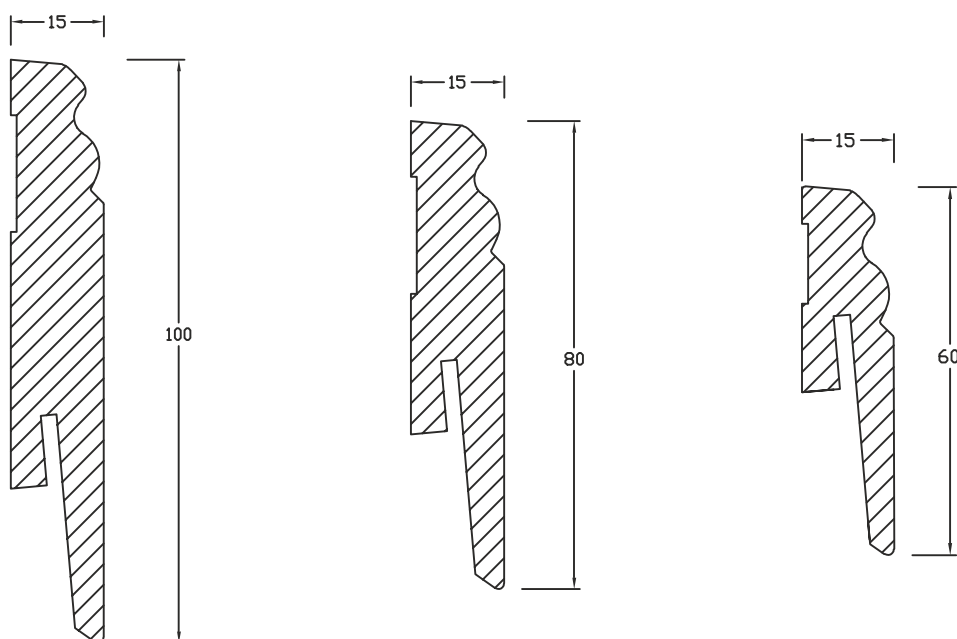

model name: **Stickers for LB3 boards**

height	max. 100 mm
colour	white, gray
description	2 pcs. – left and right

Product	Type	Length mm	Height mm	Thickness mm	Weight kg	Brilliance	Product reference number		
							White Ral9003	Black Ral9005	Grey Ral7042
Skirting board	LB1	2000	60	16	1,68	Semi-mat	210032		
Skirting board	LB1	2000	80	16	1,68	Gloss	371266		
Skirting board	LB1	2000	80	16	1,68	Semi-mat	371167	212820	212875
Skirting board	LB1	2000	100	16	1,98	Gloss	371112		371129
Skirting board	LB1	2000	100	16	1,98	Semi-mat	371143	212844	212868
Skirting board	LB1	2000	120	16	2,4	Semi-mat	212301		
Skirting board	LB2	2000	80	16	1,68	Semi-mat	212288		
Skirting board	LB2	2000	100	16	1,98	Semi-mat	371273		
Skirting board	LB2	2000	120	16	2,4	Semi-mat	212493		
Skirting board	LB3	2000	80	16	1,68	Semi-mat	212400		
Skirting board	Lb3	2000	100	16	1,98	Semi-mat	371235	212851	371242
Skirting board	LB3	2000	120	16	2,4	Semi-mat	212264		
Skirting board	LB9 LED	2000	100	30	4	Semi-mat	212578		
Wall moulding	LB21	2000	53	22	0,92	Semi-mat	212585		
Wall moulding	LB22	2000	95	30	2,26	Semi-mat	212592		
Sticker for	LB1					Semi-mat	371600	212530	212547
Sticker for	LB3					Semi-mat	371617		371631
Mounting clips for	LB					Semi-mat		371303	
Mounting adhesive						Semi-mat	212691		

model name:

LO1

veneered

height	60, 80, 100 mm
thickness	12, 15 mm
length	2000, 2400 mm
colour	white paper veneer
finish	semi-mat

model name:

LO3**veneered**

height	60, 80, 100 mm
thickness	15 mm
length	2000, 2400 mm
colour	white paper veneer
finish	semi-mat

model name:

LO4**veneered**

height	80, 100 mm
thickness	12, 15 mm
length	2000, 2400 mm
colour	white paper veneer
finish	semi-mat

model name:

LO7**veneered**

height	60, 80, 100 mm
thickness	12, 15 mm
length	2000, 2400 mm
colour	white paper veneer
finish	semi-mat