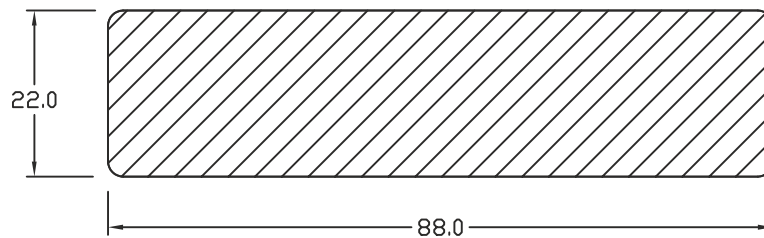

Black

White

Ready to paint

Partition wall accessories

model name: **Installation kit for 22×68 slat walls**

6 angle brackets with 3M adhesive tape,
12 MDF screws, 3M primer cleaner for the gluing area.

Product	Type	Length mm	Height mm	Thickness mm	Weight kg	Pieces in lot	Product reference number				
							Saragossa Oak	Silver	Black	White	to Paint
Stal wall partition	22x88	2800	88	22	4,2	1	546712	211183	546736	210247	210667
Mounting set						3	210964	211190	210971	301303	-