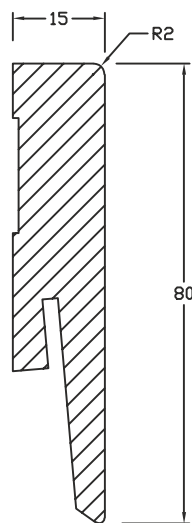

model name: **Quarter round**

height	12 mm
thickness	12 mm
length	2000 mm
colour	white
finish	semi-mat, gloss

model name: **Stickers for LB1 boards**

height	max. 100 mm
colour	white, gray, black
description	2 pcs. – left and right

model name: **Stickers for LB3 boards**

height	max. 100 mm
colour	white, gray
description	2 pcs. – left and right

Product	Type	Length mm	Height mm	Thickness mm	Weight kg	Brilliance	Product reference number		
							White Ral9003	Black Ral9005	Grey Ral7042
Skirting board	LB1	2000	60	16	1,68	Semi-mat	210032		
Skirting board	LB1	2000	80	16	1,68	Gloss	371266		
Skirting board	LB1	2000	80	16	1,68	Semi-mat	371167	212820	212875
Skirting board	LB1	2000	100	16	1,98	Gloss	371112		371129
Skirting board	LB1	2000	100	16	1,98	Semi-mat	371143	212844	212868
Skirting board	LB1	2000	120	16	2,4	Semi-mat	212301		
Skirting board	LB2	2000	80	16	1,68	Semi-mat	212288		
Skirting board	LB2	2000	100	16	1,98	Semi-mat	371273		
Skirting board	LB2	2000	120	16	2,4	Semi-mat	212493		
Skirting board	LB3	2000	80	16	1,68	Semi-mat	212400		
Skirting board	Lb3	2000	100	16	1,98	Semi-mat	371235	212851	371242
Skirting board	LB3	2000	120	16	2,4	Semi-mat	212264		
Skirting board	LB9 LED	2000	100	30	4	Semi-mat	212578		
Wall moulding	LB21	2000	53	22	0,92	Semi-mat	212585		
Wall moulding	LB22	2000	95	30	2,26	Semi-mat	212592		
Sticker for	LB1					Semi-mat	371600	212530	212547
Sticker for	LB3					Semi-mat	371617		371631
Mounting clips for	LB					Semi-mat		371303	
Mounting adhesive						Semi-mat	212691		

model name:

LO1

veneered

height	60, 80, 100 mm
thickness	12, 15 mm
length	2000, 2400 mm
colour	white paper veneer
finish	semi-mat

model name:

LO3**veneered**

height	60, 80, 100 mm
thickness	15 mm
length	2000, 2400 mm
colour	white paper veneer
finish	semi-mat