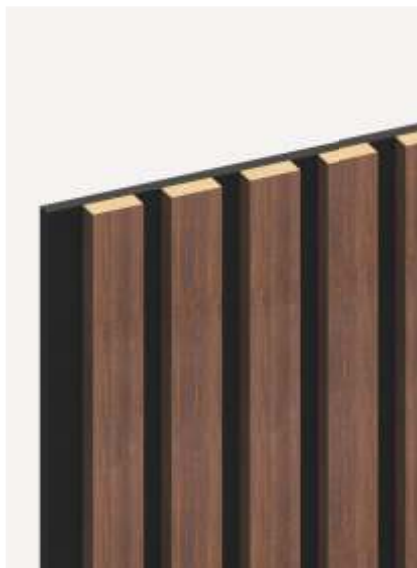

PET acoustic panel with slats

height	2800 mm
thickness	21 mm
length	300 mm, 600 mm
colours	Saragossa Oak, Athenian Oak, Black
finish	semi-mat