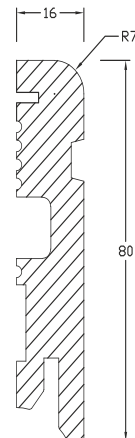

model name:

LB2

skirting boards primed and painted with a UV-paint

height	80, 100, 120 mm
thickness	16 mm
length	2000 mm
colours	white
finish	semi-mat
finish	primed, UV-resistant RAL varnish