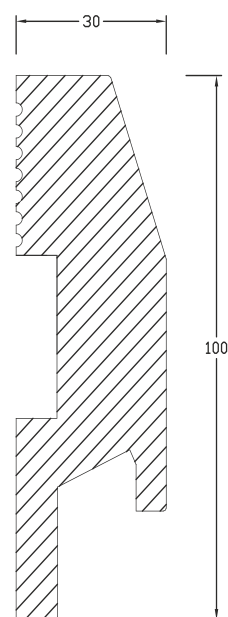

model name:

LB9 LED

primed and painted
with a UV paint

---

symbol	212578
height	100 mm
thickness	30 mm
length	2000 mm
RAL colours	9003
finish	semi-mat
finish	primed, UV-resistant RAL varnish