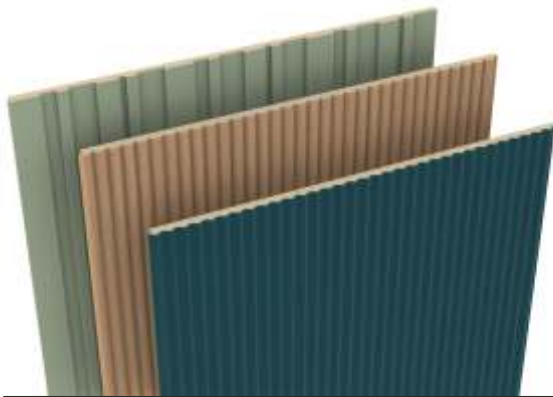

model name:

Wall pannels

600×2800