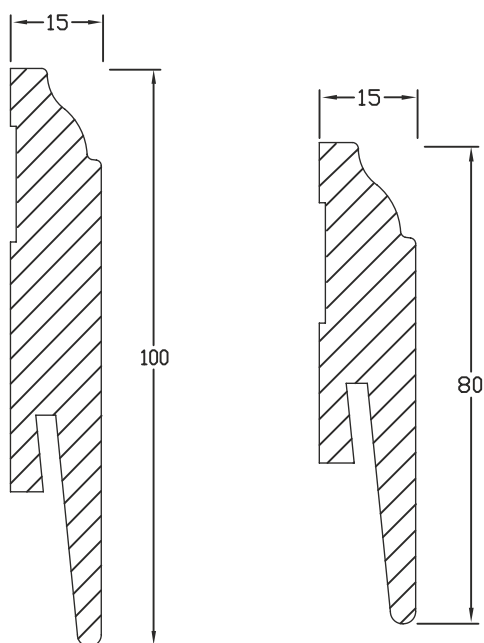

model name: **Quarter round**

height	12 mm
thickness	12 mm
length	2000 mm
colour	white
finish	semi-mat, gloss

model name: **Stickers for LB1 boards**

height	max. 100 mm
colour	white, gray, black
description	2 pcs. – left and right

model name:

LO1

veneered

height	60, 80, 100 mm
thickness	12, 15 mm
length	2000, 2400 mm
colour	white paper veneer
finish	semi-mat

model name:

LO3**veneered**

height	60, 80, 100 mm
thickness	15 mm
length	2000, 2400 mm
colour	white paper veneer
finish	semi-mat

model name:

LO4**veneered**

height	80, 100 mm
thickness	12, 15 mm
length	2000, 2400 mm
colour	white paper veneer
finish	semi-mat

model name:

LO7**veneered**

height	60, 80, 100 mm
thickness	12, 15 mm
length	2000, 2400 mm
colour	white paper veneer
finish	semi-mat

model name:

LO8

veneered

height	80, 100 mm
thickness	15 mm
length	2000, 2400 mm
colour	white paper veneer
finish	semi-mat

model name:

LO9**veneered**

height	60, 80, 100 mm
thickness	15 mm
length	2400 mm
colour	white, grey, black, wood look
finish	semi-mat