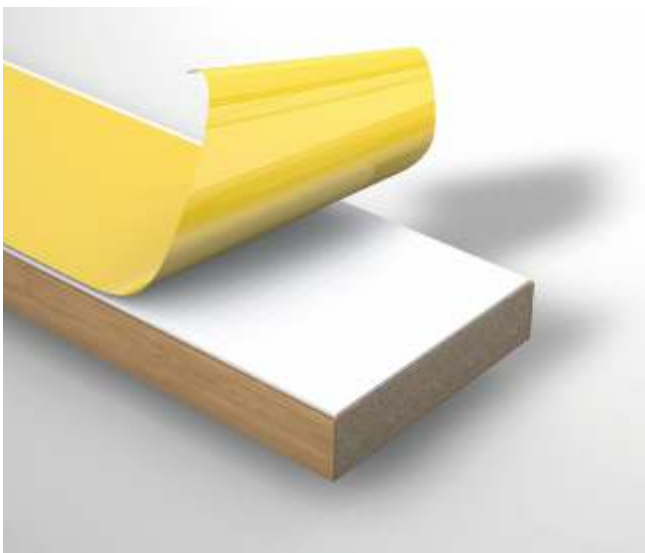

model name: **FOGE mounting adhesive**

capacity	300 ml
colour	white

model name:

Adhesive slats

height	35 mm
thickness	11 mm
length	1400 mm, 2800 mm
colours	Saragossa Oak, ready to paint
finish	semi-mat

Product	Type	Length mm	Height mm	Thickness mm	Weight kg	Pieces in lot	Product reference number	
							Saragossa Oak	to Paint
Adhesive slats	35x11	1400	35	11	1,22	4	210100	
Adhesive slats	35x11	2800	35	11	2,43	4	210094	210117