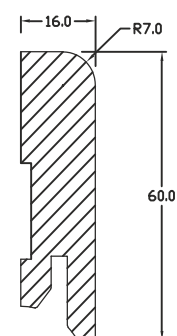

model name:

LB1

skirting boards primed
and painted with
a UV paint

height	60, 80, 100, 120 mm
thickness	16 mm
length	2000 mm
colours	white, grey, black
finish	semi-mat, gloss
finish	primed, UV-resistant RAL varnish