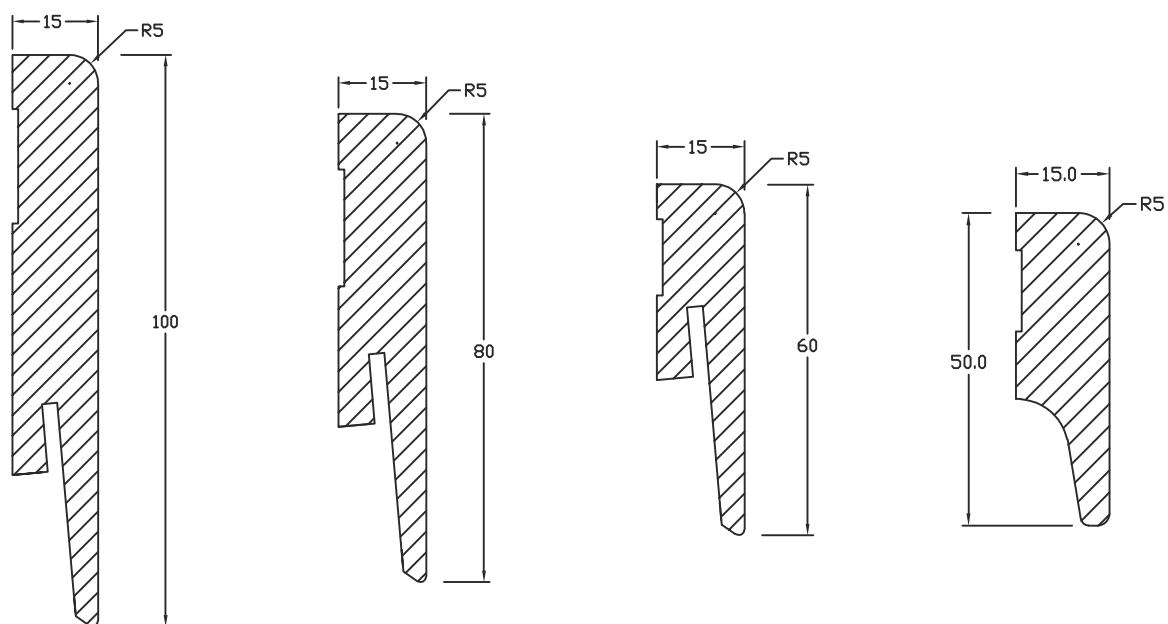

model name:

LO9

veneered

height	60, 80, 100 mm
thickness	15 mm
length	2400 mm
colour	white, grey, black, wood look
finish	semi-mat