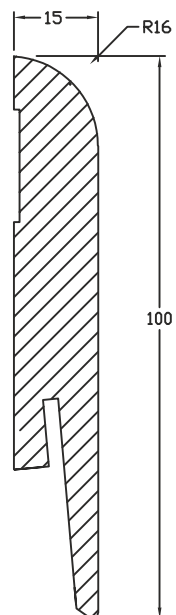

model name: **Quarter round**

height	12 mm
thickness	12 mm
length	2000 mm
colour	white
finish	semi-mat, gloss

model name: **Stickers for LB1 boards**

height	max. 100 mm
colour	white, gray, black
description	2 pcs. – left and right

model name:

LO1

veneered

height	60, 80, 100 mm
thickness	12, 15 mm
length	2000, 2400 mm
colour	white paper veneer
finish	semi-mat

model name:

LO3**veneered**

height	60, 80, 100 mm
thickness	15 mm
length	2000, 2400 mm
colour	white paper veneer
finish	semi-mat

model name:

LO4**veneered**

height	80, 100 mm
thickness	12, 15 mm
length	2000, 2400 mm
colour	white paper veneer
finish	semi-mat

model name:

LO7**veneered**

height	60, 80, 100 mm
thickness	12, 15 mm
length	2000, 2400 mm
colour	white paper veneer
finish	semi-mat